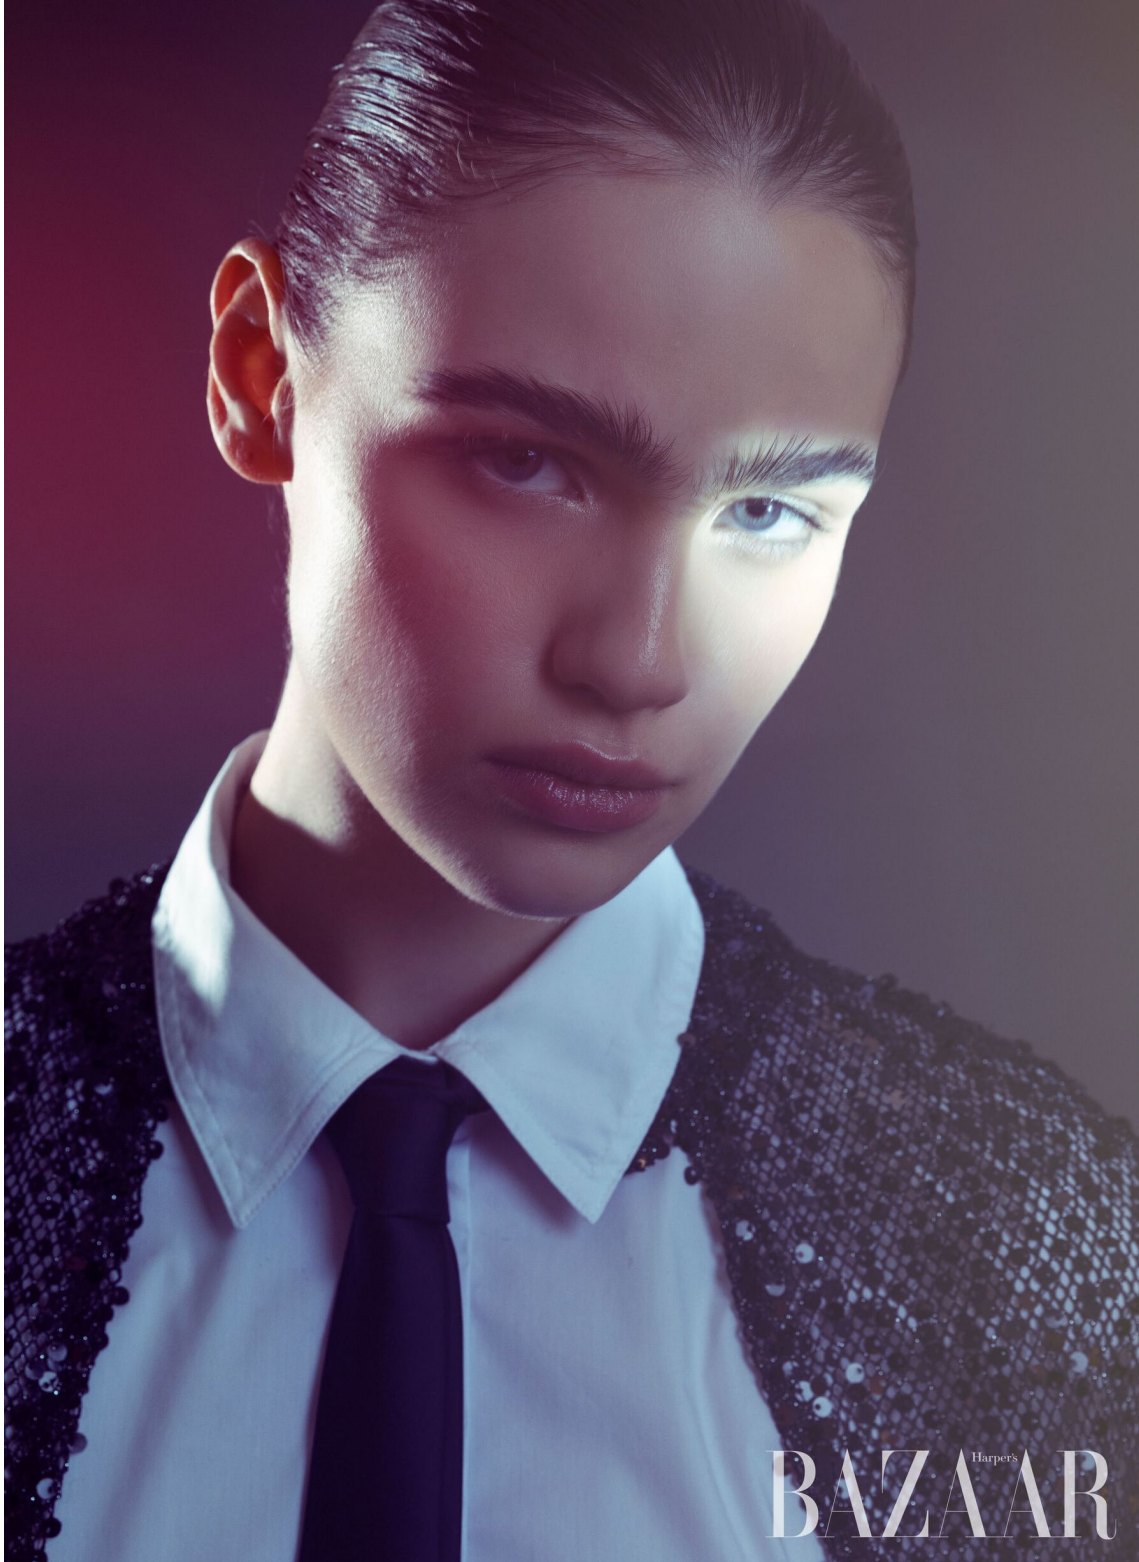

ANNA LIRA

height 5'10.5 · bust 31.5" · waist 24" · hips 35.5" · dress 36 EU/6 US/8 UK
shoes size 40 EU/9 US/6.5 UK · hair brown · eyes blue

MGM
MODELS