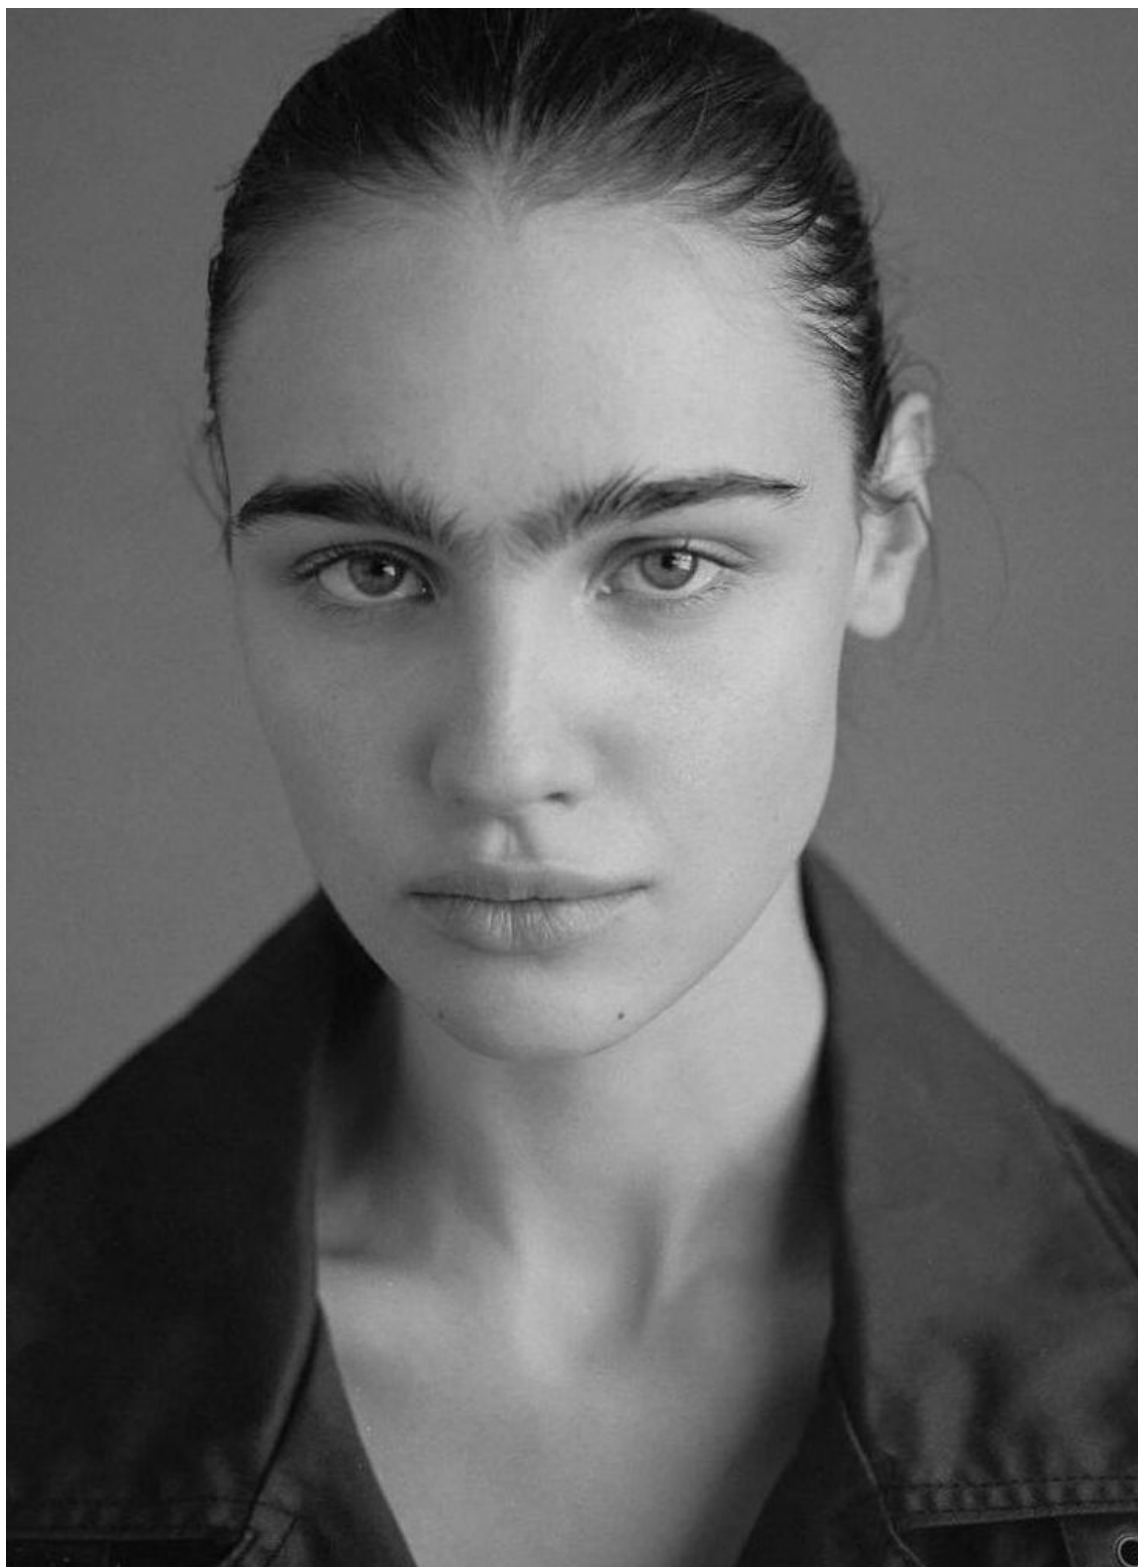

ANNA LIRA

height 5'10.5 · bust 31.5" · waist 24" · hips 35.5" · dress 36 EU/6 US/8 UK

shoes size 40 EU/9 US/6.5 UK · hair brown · eyes blue